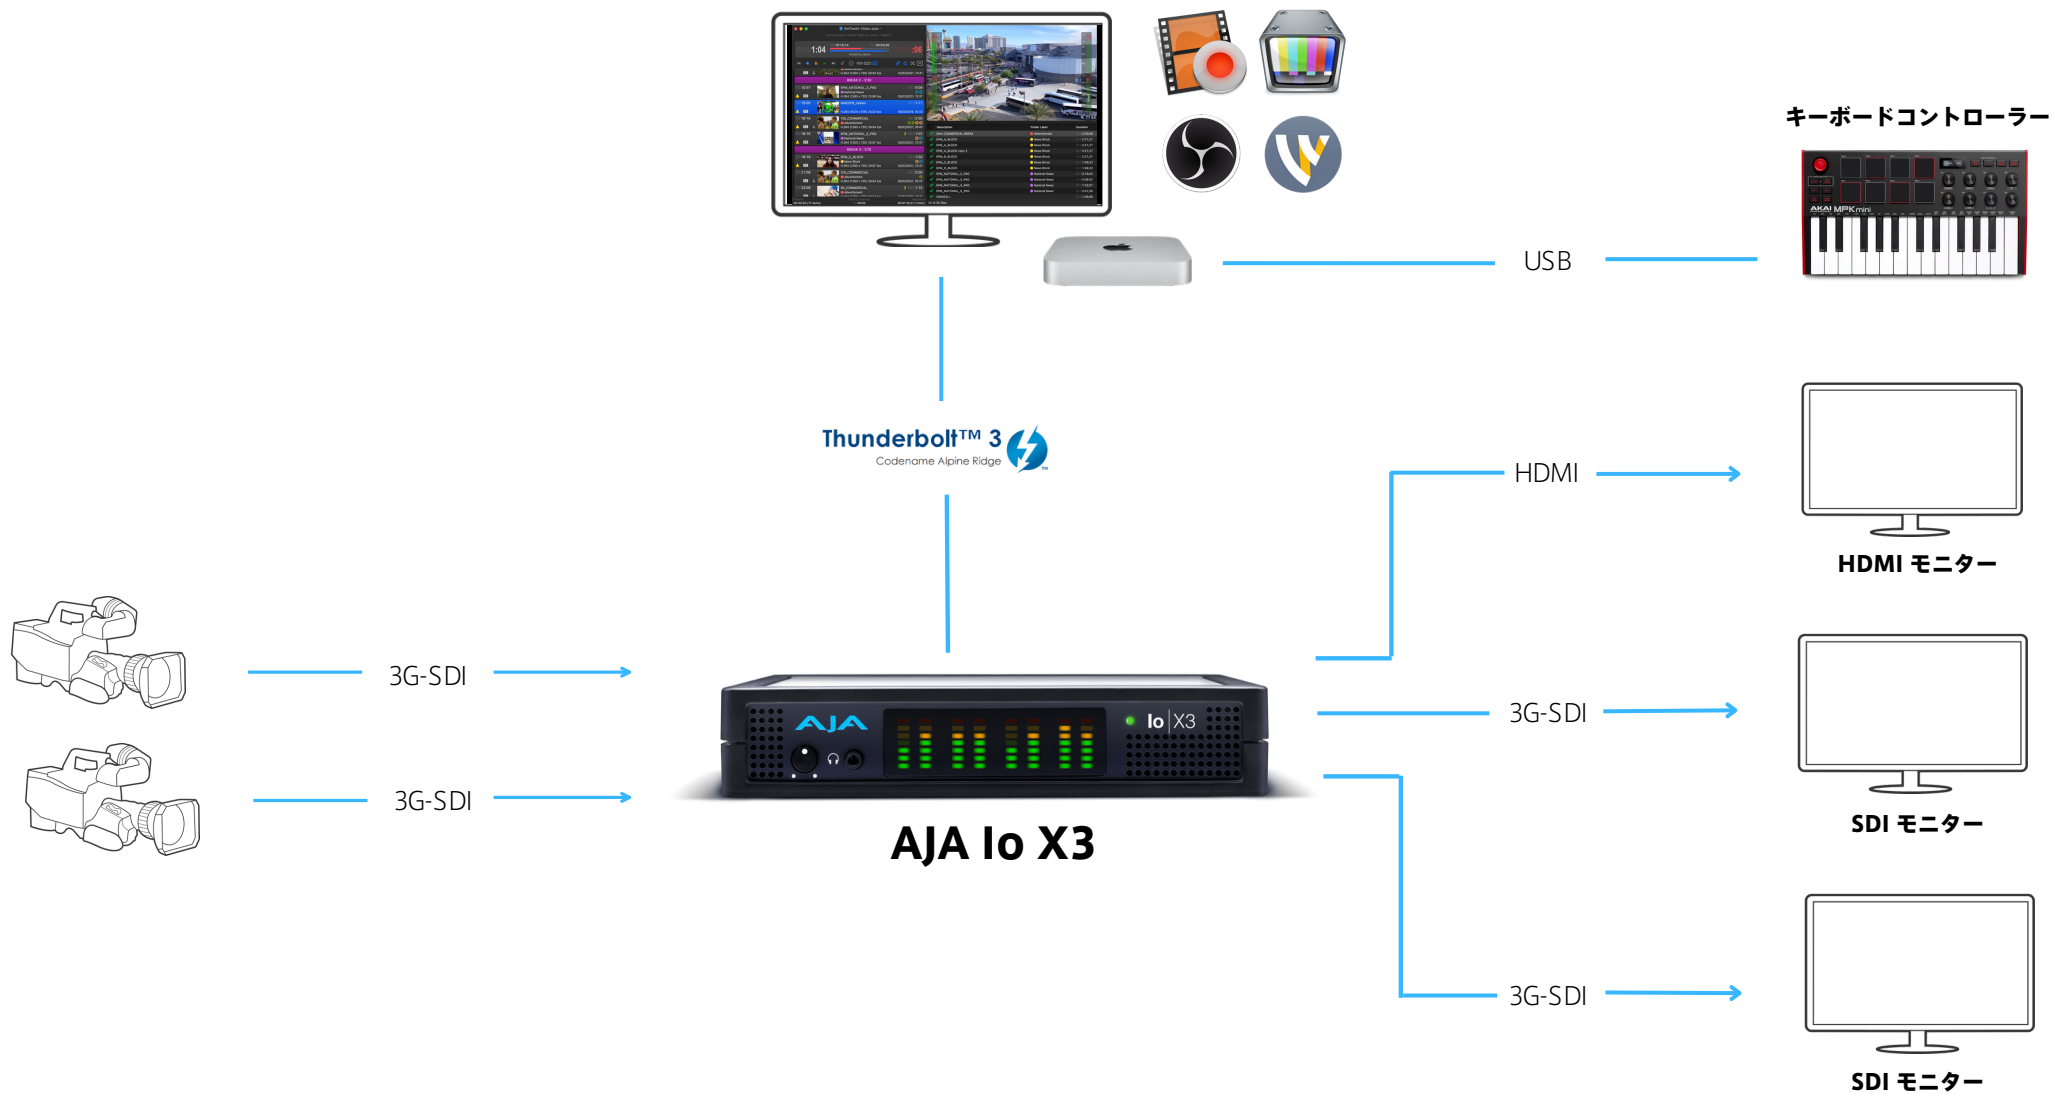

Live Production

Softron MovieRecorder / OnTheAir

Group Recording / Streaming

Color Management

BRIDGE FAMILY

3G-SDI
3G-SDI
3G-SDI
3G-SDI

NDI
NDI
NDI
NDI

AJA HELO Plus

SRT

3G-SDI

AJA BRIDGE NDI

NDI
NDI
NDI
NDI

NewTek TriCaster

3G-SDI
3G-SDI
3G-SDI
3G-SDI

SDIモニター

AJA BRIDGE LIVE

3G-SDI

SDIモニター

RTMP