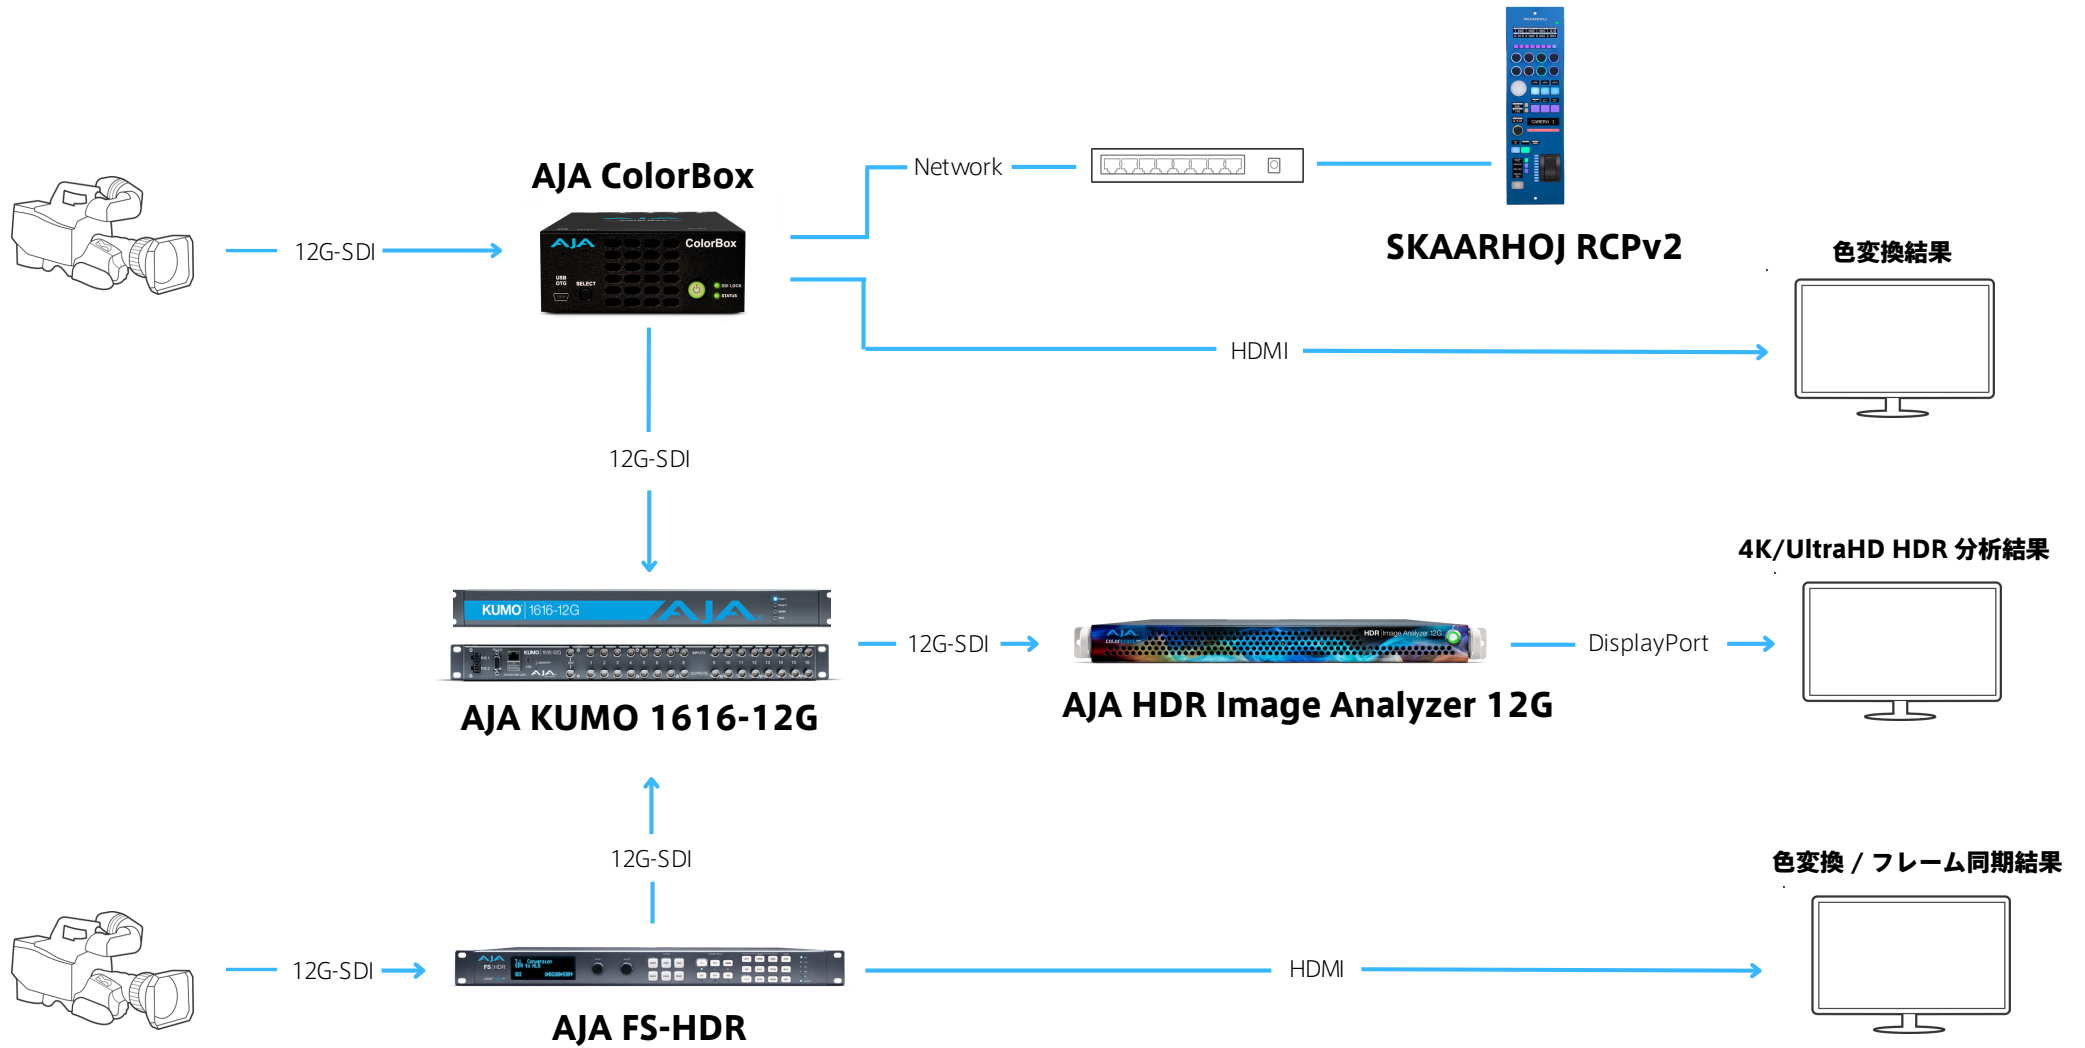

Live Production

Softron MovieRecorder / OnTheAir

Group Recording / Streaming

Color Management

BRIDGE FAMILY

3G-SDI
3G-SDI
3G-SDI
3G-SDI

NDI
NDI
NDI
NDI

AJA HELO Plus

SRT

3G-SDI

AJA BRIDGE NDI

NDI
NDI
NDI
NDI

NewTek TriCaster

3G-SDI
3G-SDI
3G-SDI
3G-SDI

SDIモニター

AJA BRIDGE LIVE

3G-SDI

SDIモニター

RTMP