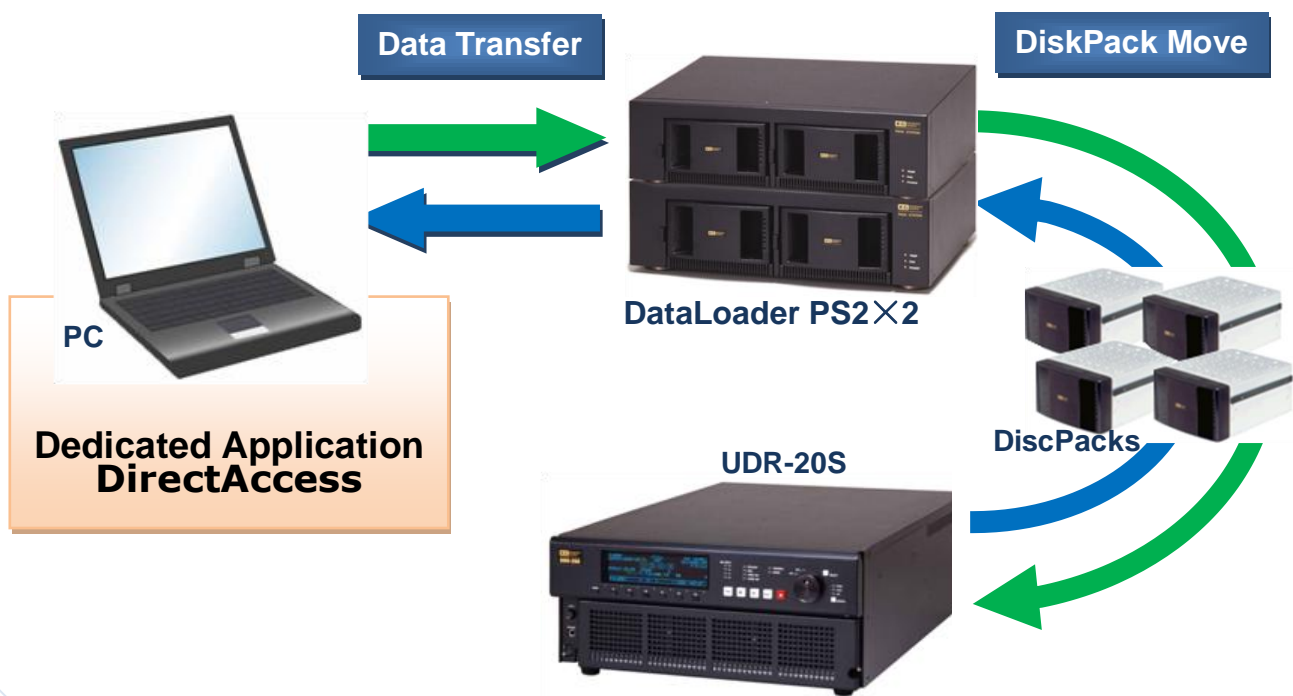

DirectAccess, High-Speed Data Transfer to DiskPack

Keyword

●High-Speed Data Transfer ●Backup Data ●Transfer Test Image File

Introduction

High-Speed Data Transfer between DiskPack and PC is possible by using data transfer application **Direct Access**. (Use **DataLoader** for Transfer)

The video data in the DiskPack can be backed up to PC, or the created image data for test purpose can be transferred also to DiskPack.

Configuration

Product Information

Product	Model Name	Manufacture	Quantity
Disk Recorder	UDR-20S	KEISOKU GIKEN	1
DataLoader	PS2	KEISOKU GIKEN	2
Control PC	Desktop PC, Note PC, etc.	—	1
Dedicated Application	DirectAccess	KEISOKU GIKEN	1